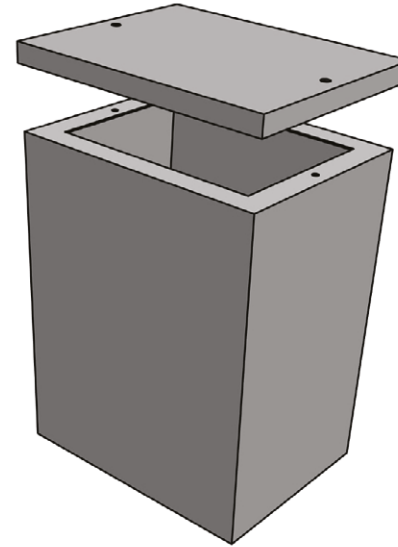

The intellectual property contained within this document belongs to **welters** and is not deemed to be in the public domain

welters®

ORGANISATION
WORLDWIDE
Design and Innovation

Cremated Remains Casket

Description

welters® standard Cremated Remains Casket is manufactured in steel and finished with black powder coating. It comes complete with a gasket and fixing screws. An inscribed name plate can be supplied as shown.

The caskets are also available in a bronze finish with butterfly embellishment.