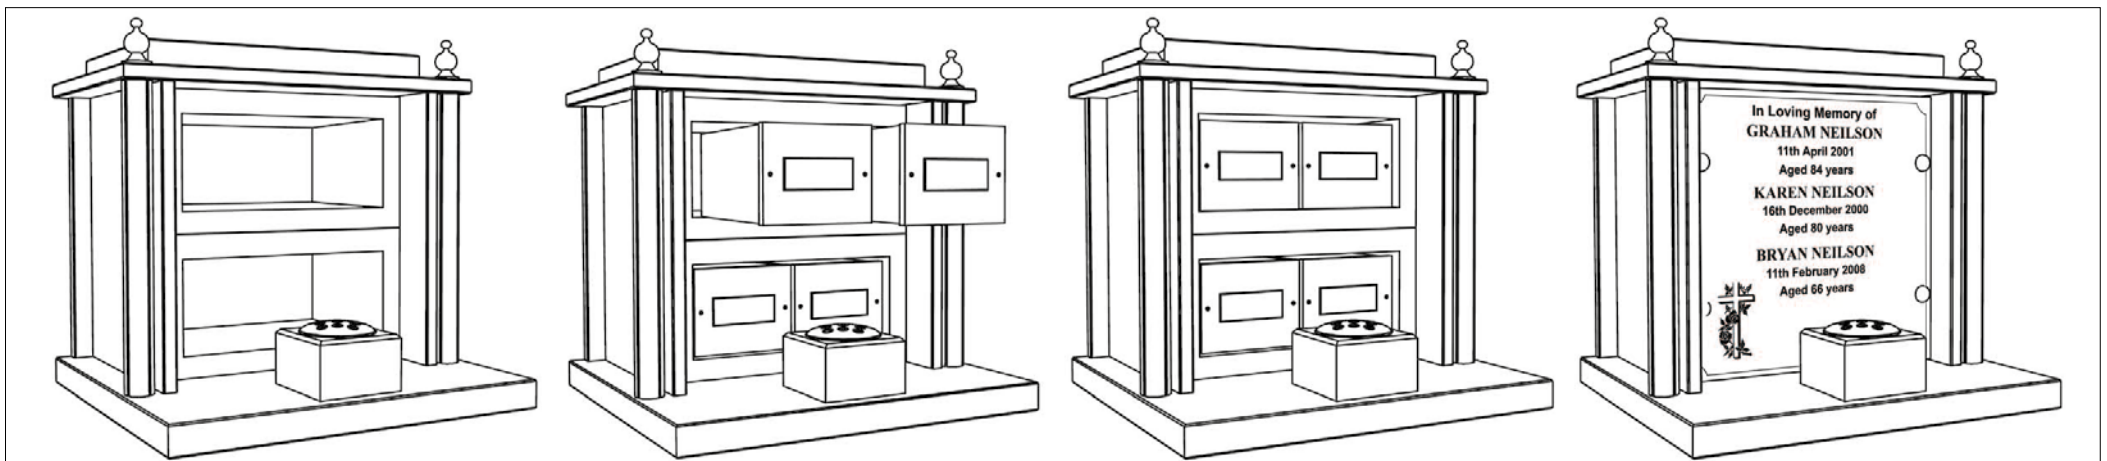

welters®

ORGANISATION
WORLDWIDE
Design and Innovation

The Majestic Memorial Mausolea

The diagrams opposite show the main external dimensions of the Majestic Memorial Mausolea and the position of the 4 sets of cremated remains.

The front tablet for inscription can be fitted either in one large piece, or two separate tablets.