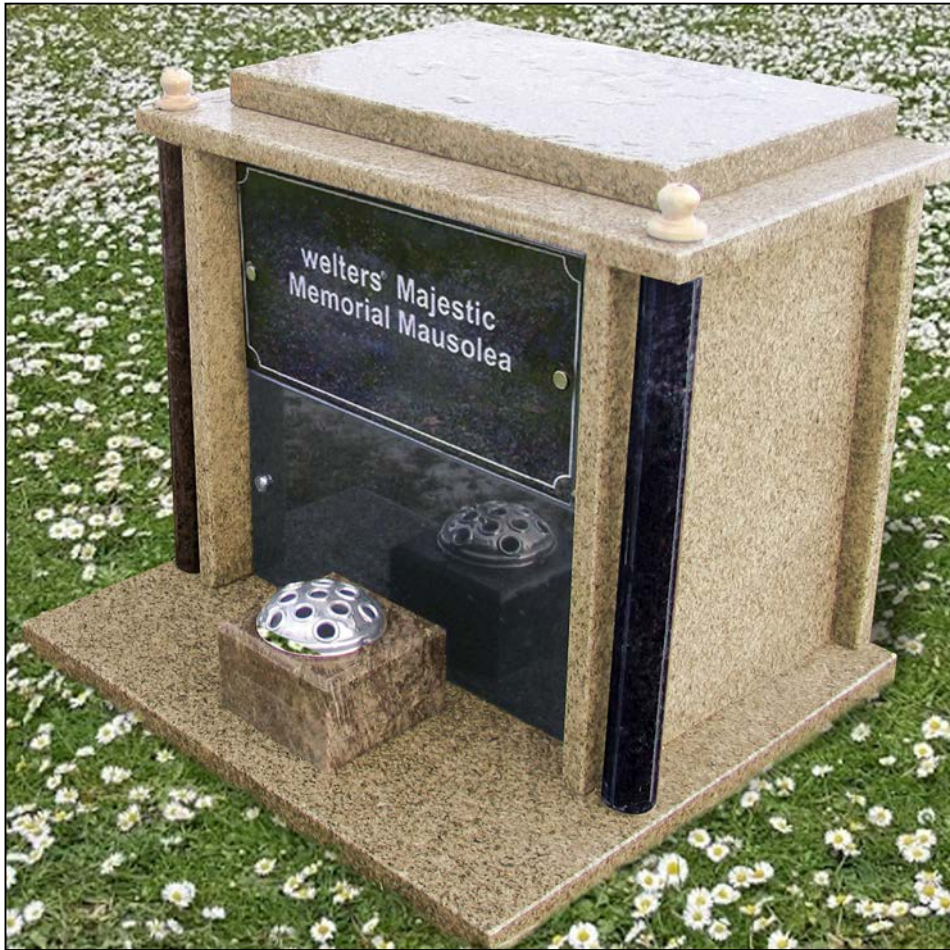

Majestic Memorial Mausolea

- **Available nationwide**
- **Easy to install in low or high volumes**

The front tablet for inscription can be fitted either in one large piece, or two separate tablets. An optional stone planter can also be provided as pictured.

welters®

ORGANISATION
WORLDWIDE
Design and Innovation
Cremated remains interment

The Majestic Memorial Mausolea provides space for four cremated remains interments.

The memorials can be installed in a variety of configurations and are available in a choice of granite colours.

The memorial is embellished with columns and finials and the flower base comes complete with a flower spinner.

welters®
ORGANISATION
WORLDWIDE
Design and Innovation

Majestic Memorial Mausoleum

The Majestic Memorial Mausolea provides space for four cremated remains interments. The front tablet for inscription can be fitted either in one large piece, or two separate tablets.

The memorial is embellished with columns and finials and the flower base comes complete with a flower spinner.

welters®

ORGANISATION
WORLDWIDE
Design and Innovation

The Majestic Memorial Mausolea

The diagrams opposite show the main external dimensions of the Majestic Memorial Mausolea and the position of the 4 sets of cremated remains.