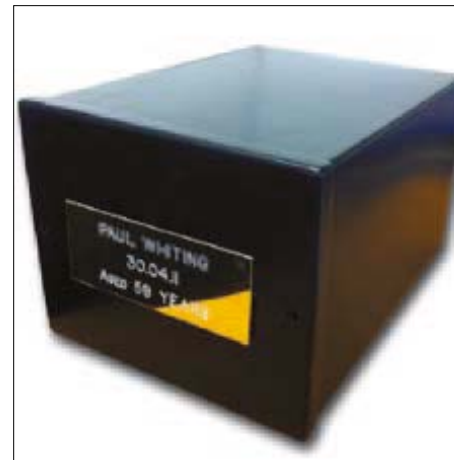

welters organisation worldwide

Drawn by:	Date:	Scale:
SW	24/07/08	--
Drawing no:	Rev:	
WOW 247-1	A	
Title:		
Cremated Remains Casket		

All dimensions in mm