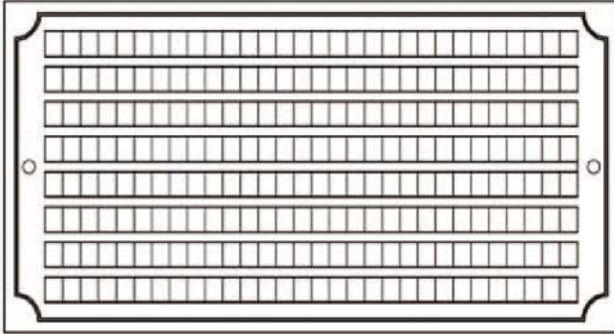

All dimensions in mm

welters[®]

ORGANISATION
WORLDWIDE
Design and Innovation

The Majestic Memorial Mausolea

Virtual images opposite show an example installation consisting of a variety of different arrangements of Majestic Memorial Mausolea.

The Majestics can be installed as single units or they can be 'stacked' two or three high. They are also designed so that they can easily be fitted in a back to back or side to side configuration without any gaps between the units if required.

Single Niche Tablet Grid Layout

Line 1
Line 2
Line 3
Line 4
Line 5
Line 6
Line 7
Line 8

Example

Double Niche Tablet Grid Layout

Line 1
Line 2
Line 3
Line 4
Line 5
Line 6
Line 7
Line 8
Line 9
Line 10
Line 11
Line 12
Line 13
Line 14
Line 15
Line 16