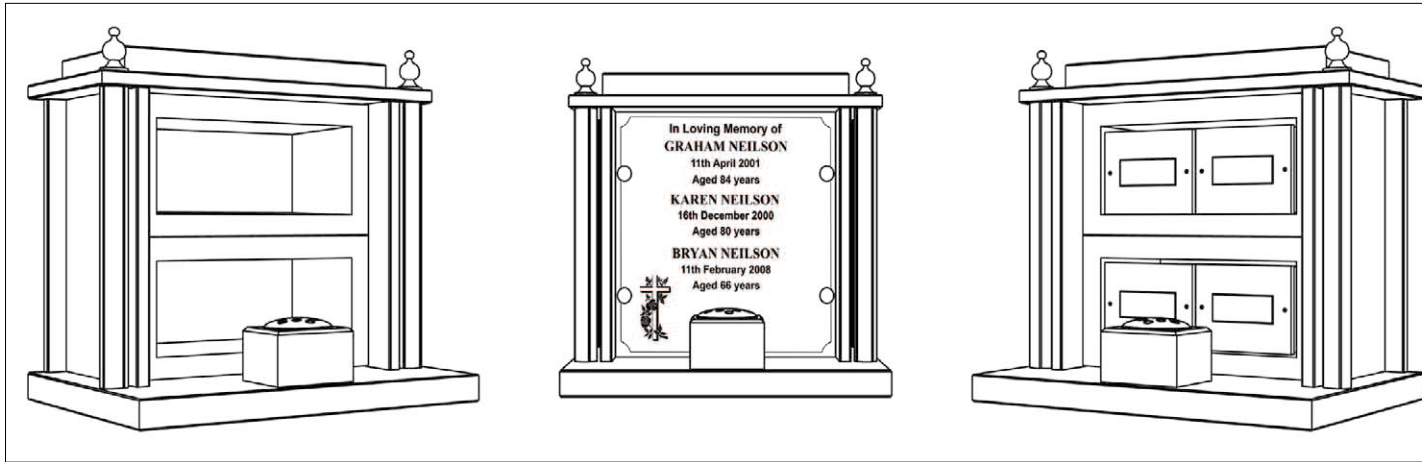

The memorial is embellished with columns and finials and the flower base comes complete with a flower spinner.

welters®
ORGANISATION
WORLDWIDE
Design and Innovation

Majestic Memorial Mausoleum

The Majestic Memorial Mausolea provides space for four cremated remains interments. The front tablet for inscription can be fitted either in one large piece, or two separate tablets.

The memorial is embellished with columns and finials and the flower base comes complete with a flower spinner.

welters®

ORGANISATION
WORLDWIDE
Design and Innovation

The Majestic Memorial Mausolea

The diagrams opposite show the main external dimensions of the Majestic Memorial Mausolea and the position of the 4 sets of cremated remains.