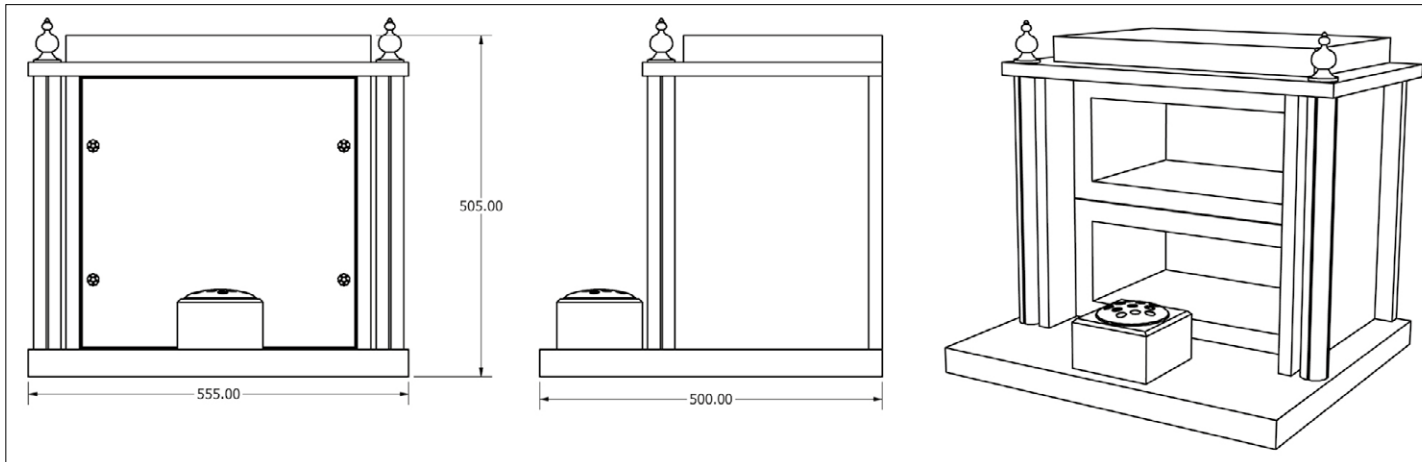

The memorial is embellished with columns and finials and the flower base comes complete with a flower spinner.

welters®
ORGANISATION
WORLDWIDE
Design and Innovation

Majestic Memorial Mausoleum

The Majestic Memorial Mausolea provides space for four cremated remains interments. The front tablet for inscription can be fitted either in one large piece, or two separate tablets.

The memorial is embellished with columns and finials and the flower base comes complete with a flower spinner.

welters®

ORGANISATION
WORLDWIDE
Design and Innovation

The Majestic Memorial Mausolea

The diagrams opposite show the main external dimensions of the Majestic Memorial Mausolea and the position of the 4 sets of cremated remains.