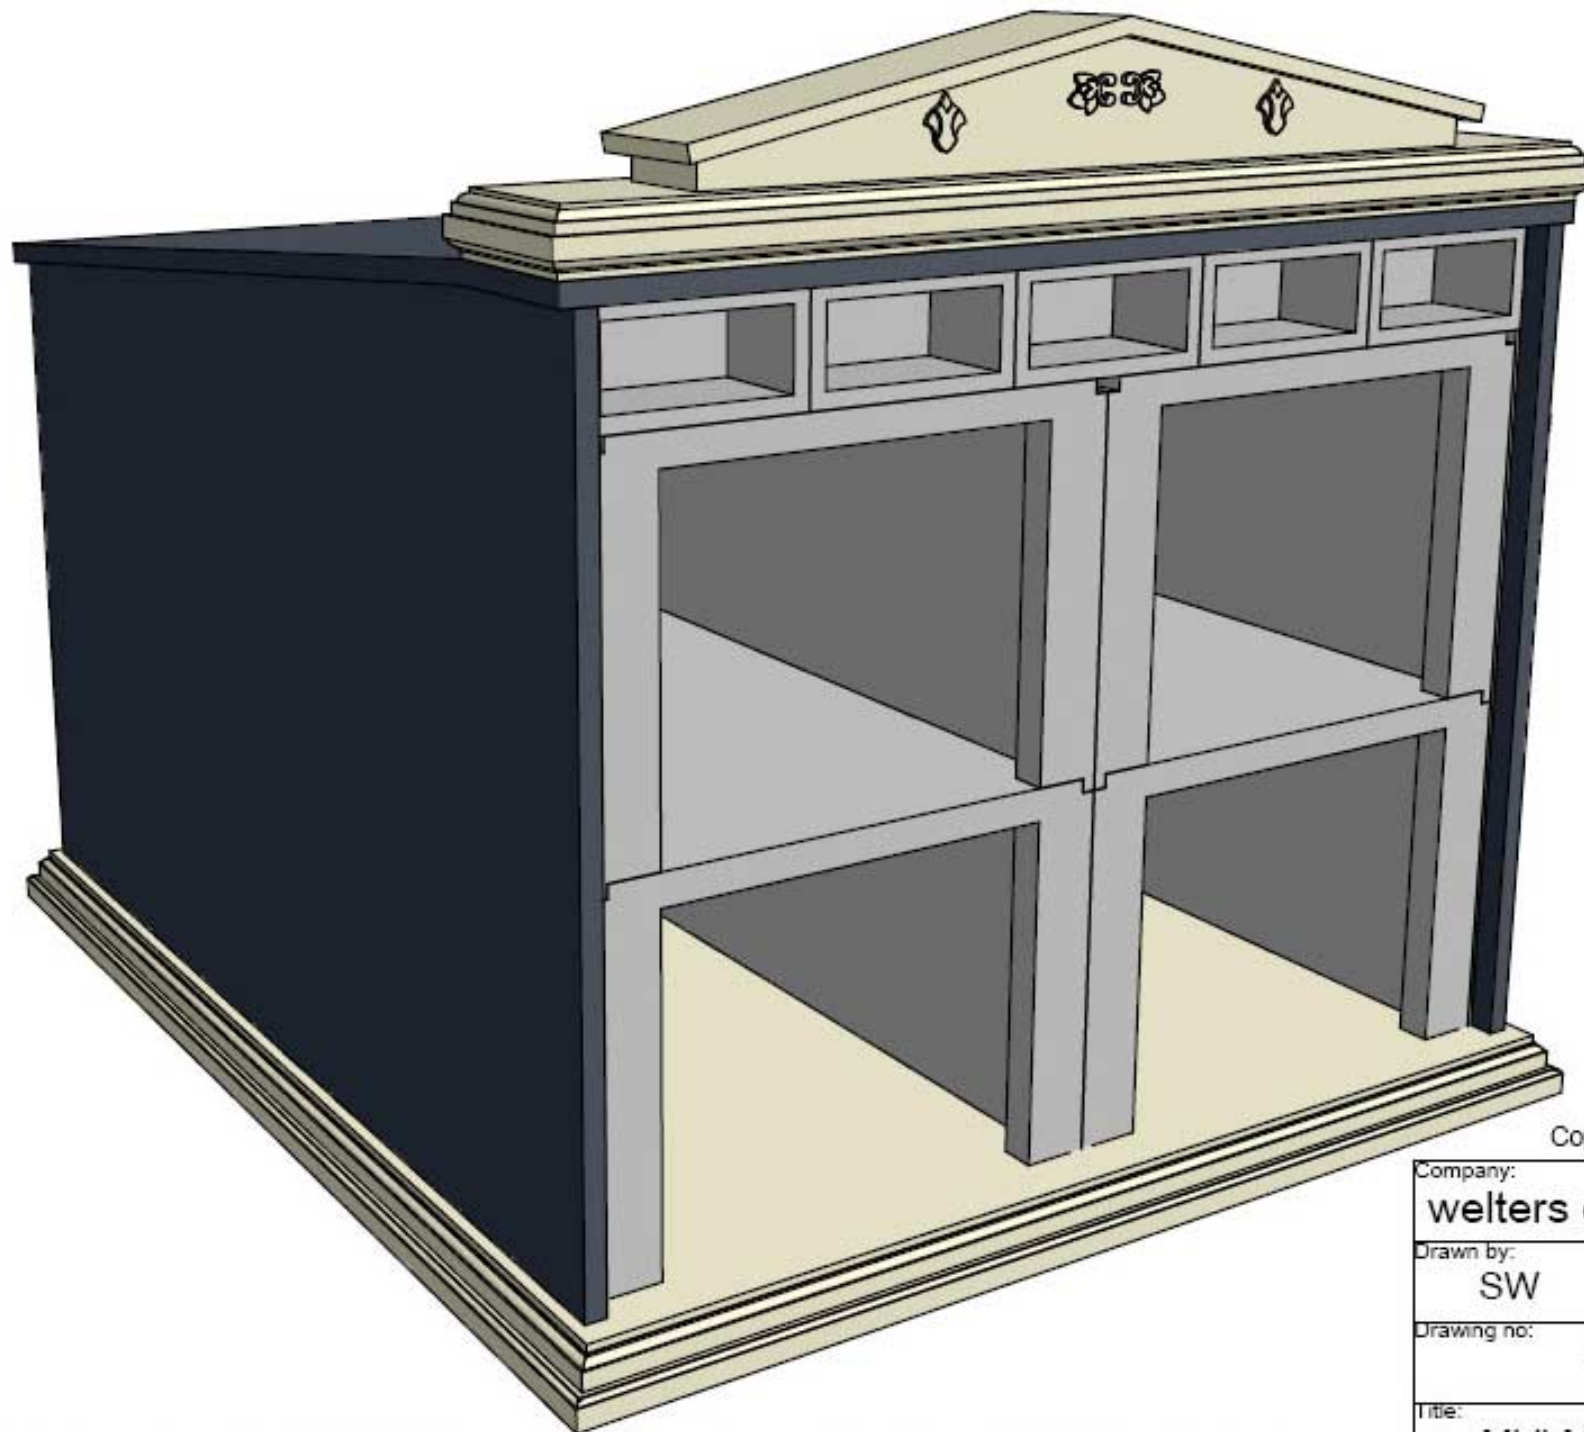

Copyright. welters organisation worldwide

Company:		
welters organisation worldwide		
Drawn by:	Date:	Scale:
SW	21/04/06	--
Drawing no:	Rev:	
WOW 021	A	
Title:		
Midi-Mausoleum Family Estate		

Copyright. welters organisation worldwide