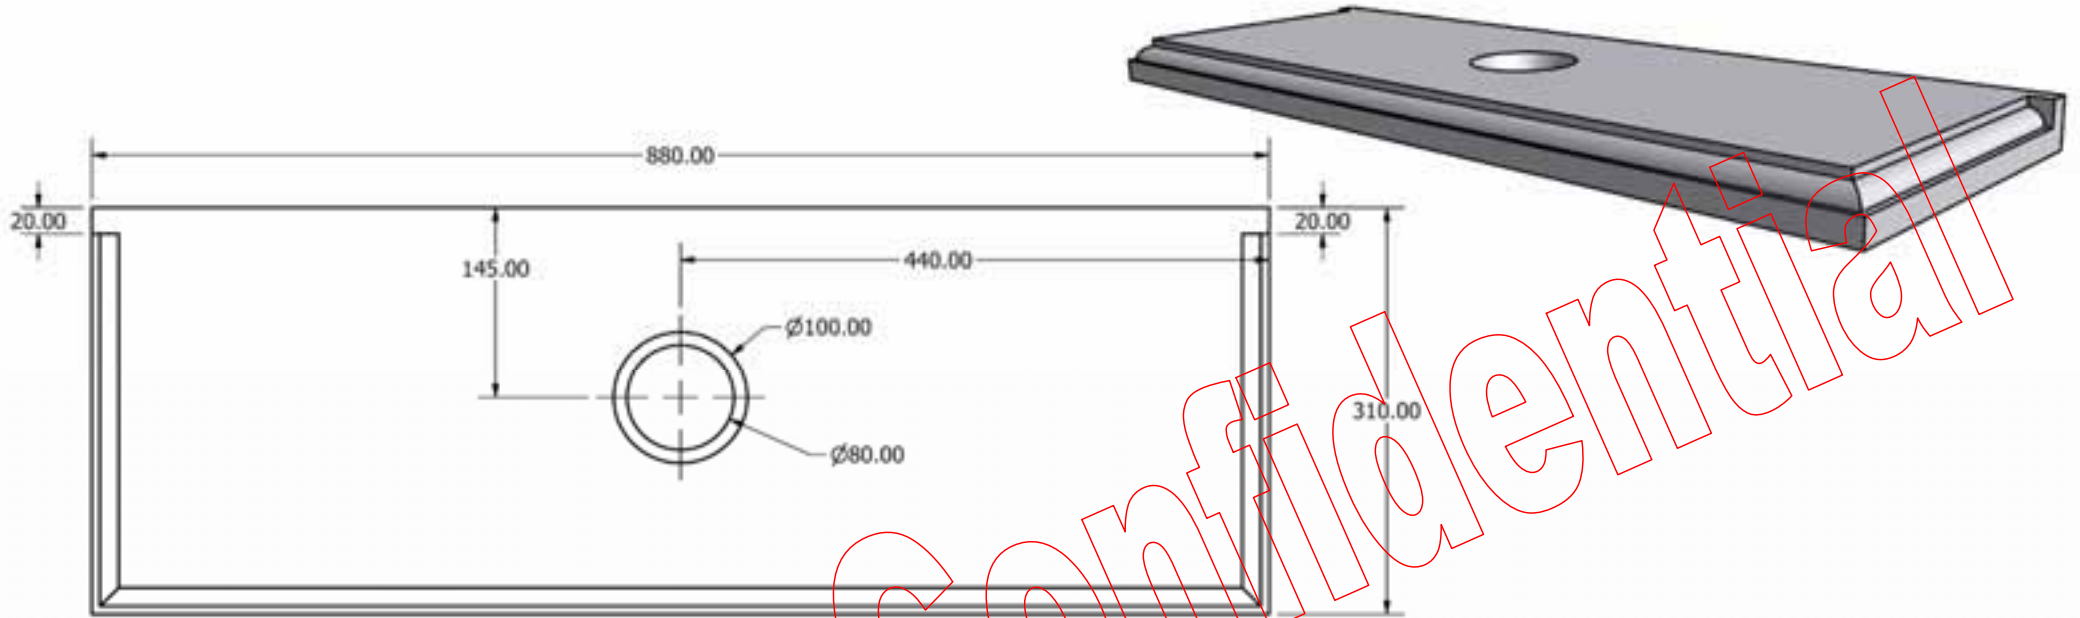

The intellectual property contained within this document belongs to welters and is not deemed to be in the public domain

Copyright. welters organisation worldwide

welters organisation worldwide

Drawn by: SW	Date: 15/08/07	Scale: --
Drawing no: WOW 120		Rev: A
Title: Flower Plate		

All dimensions in mm