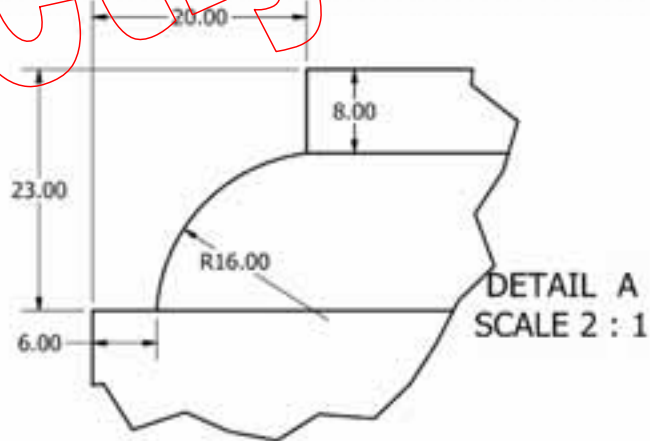

The intellectual property contained within this document belongs to welters and is not deemed to be in the public domain

Copyright. welters organisation worldwide

welters organisation worldwide

Drawn by: SW	Date: 15/08/07	Scale: --
Drawing no: WOW 120		Rev: A
Title: Flower Plate		

All dimensions in mm