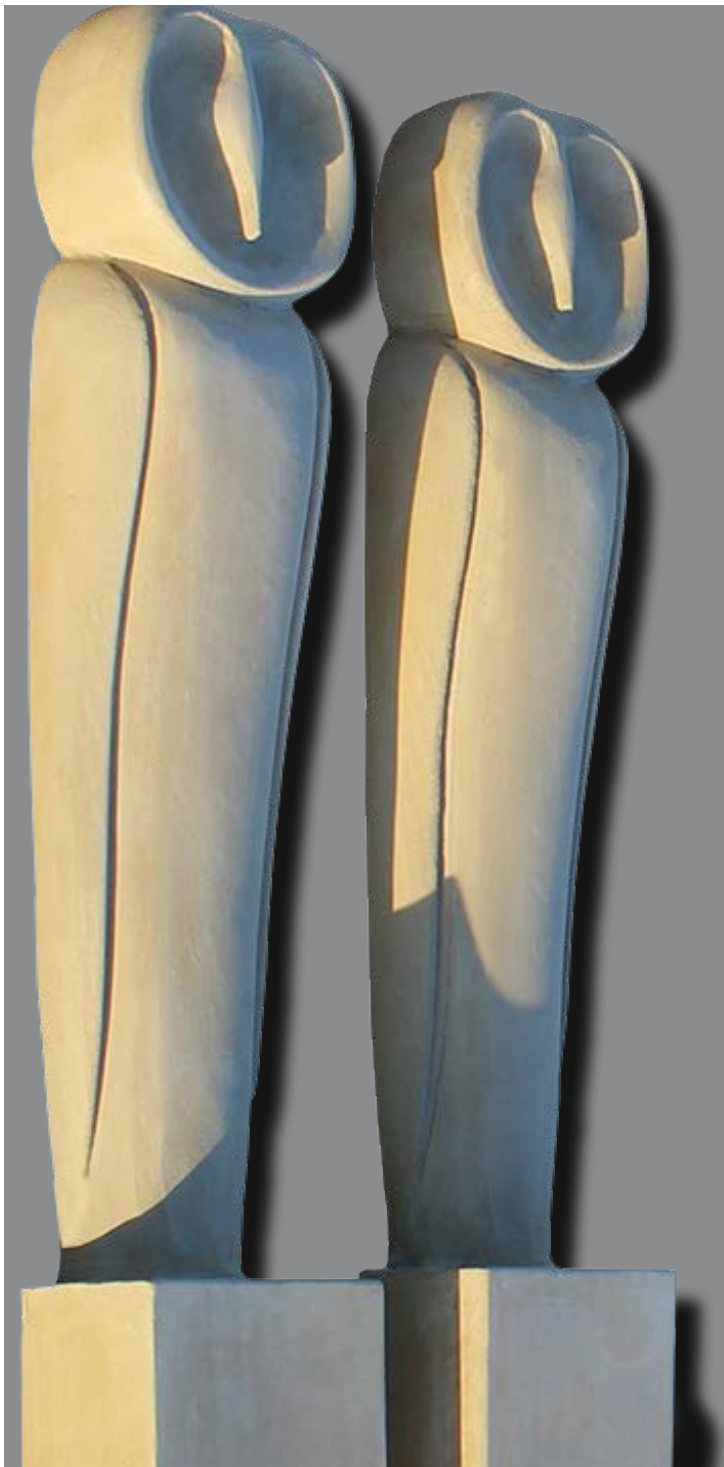

- Decorative limestone embellishment options
- Available in a variety of sizes and designs
- Images show owl design

welters®

ORGANISATION
WORLDWIDE
Design and Innovation